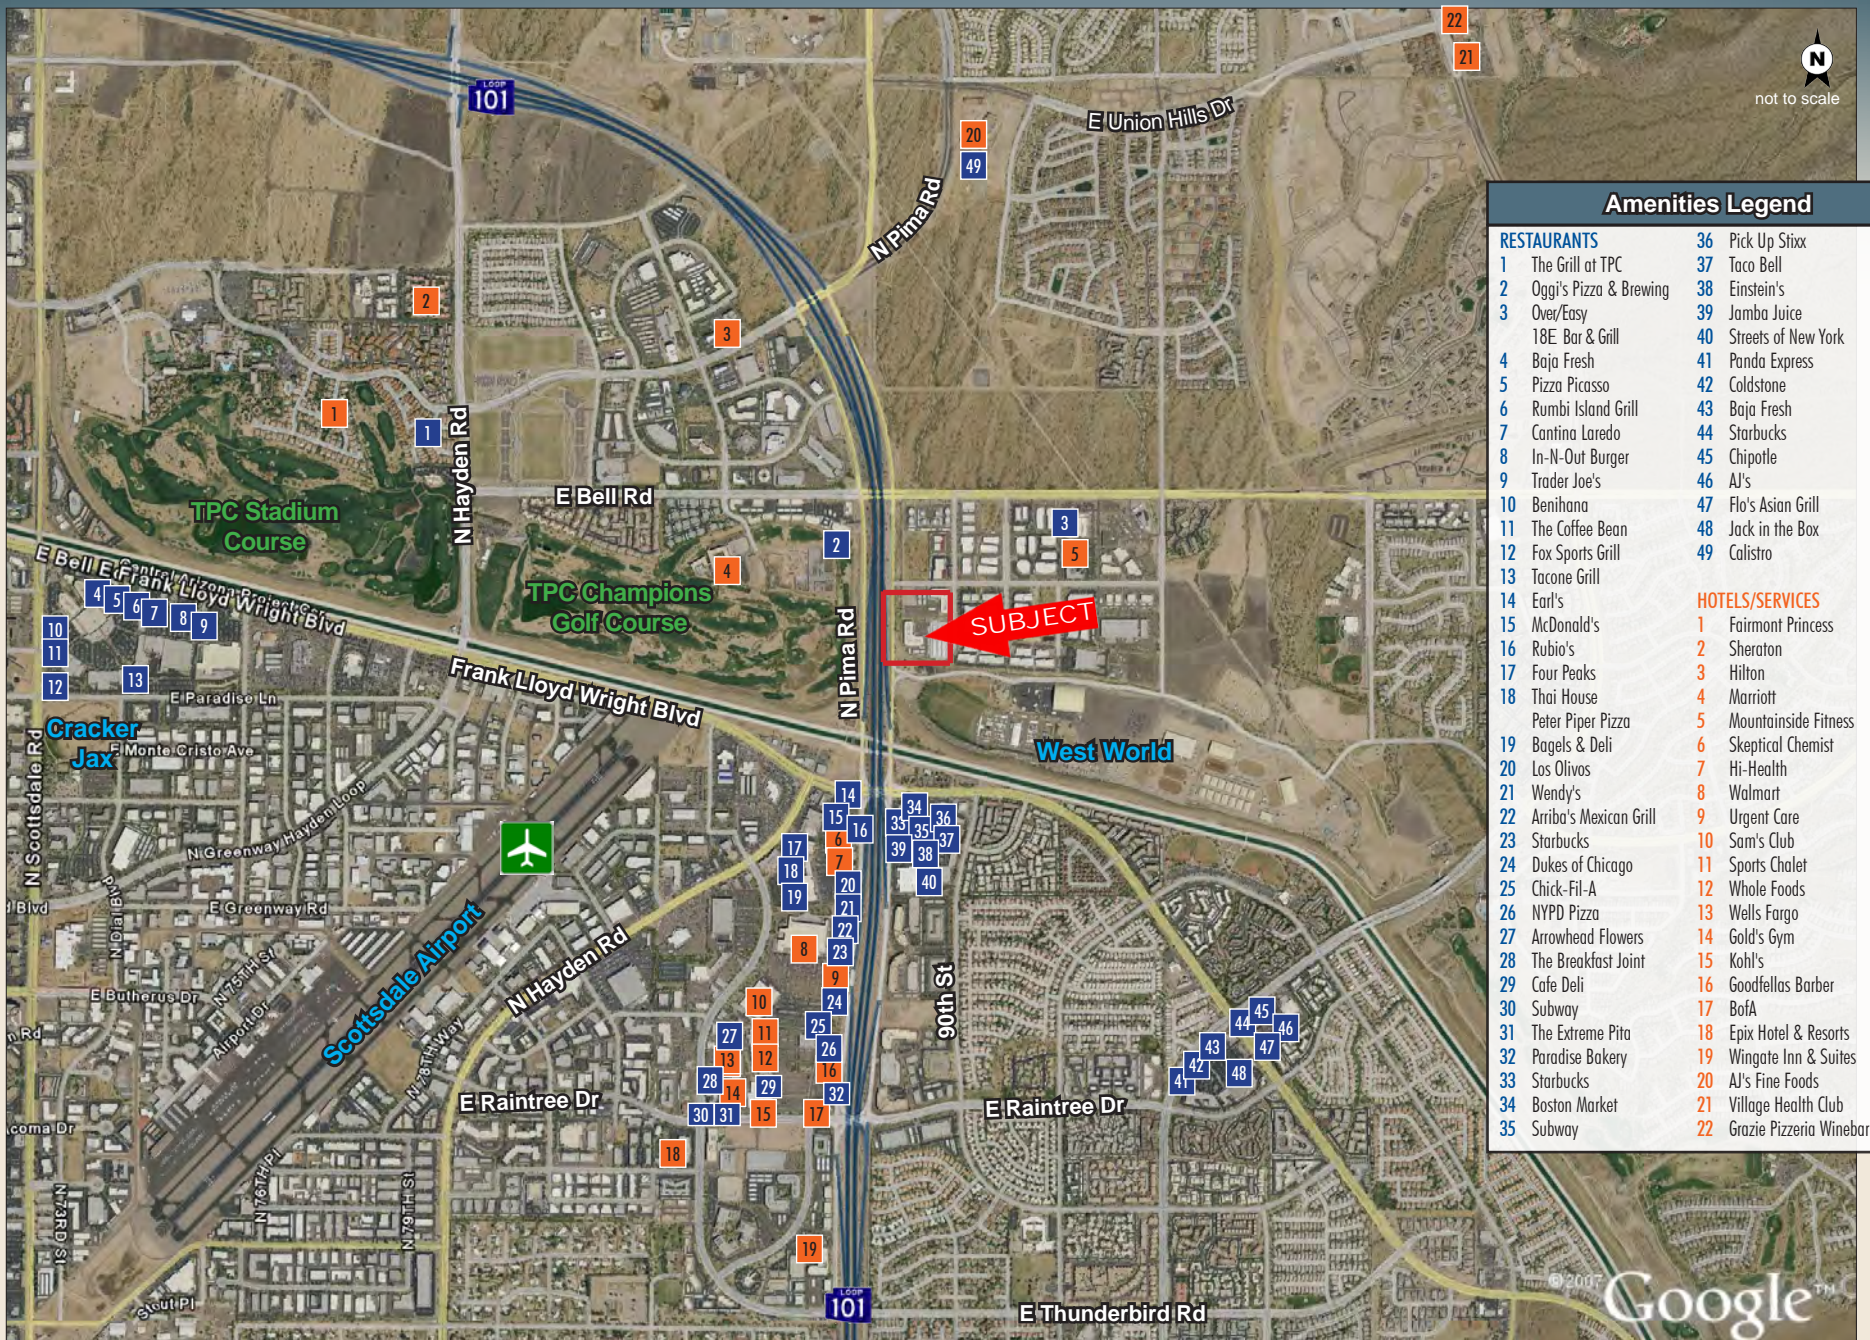

MCDOWELL MOUNTAIN BUSINESS PARK

Amenities Legend	
RESTAURANTS	
1 The Grill at TPC	36 Pick Up Stix
2 Oggi's Pizza & Brewing	37 Taco Bell
3 Over/Easy	38 Einstein's
4 Baja Fresh	39 Jamba Juice
5 Pizza Picasso	40 Streets of New York
6 Rumbi Island Grill	41 Panda Express
7 Cantina Laredo	42 Coldstone
8 In-N-Out Burger	43 Baja Fresh
9 Trader Joe's	44 Starbucks
10 Benihana	45 Chipotle
11 The Coffee Bean	46 AJ's
12 Fox Sports Grill	47 Flo's Asian Grill
13 Tacone Grill	48 Jack in the Box
14 Earl's	49 Calistro
15 McDonald's	
16 Rubio's	HOTELS/SERVICES
17 Four Peaks	1 Fairmont Princess
18 Thai House	2 Sheraton
Peter Piper Pizza	3 Hilton
19 Bagels & Deli	4 Marriott
20 Los Olivos	5 Mountainside Fitness
21 Wendy's	6 Skeptical Chemist
22 Arriba's Mexican Grill	7 Hi-Health
23 Starbucks	8 Walmart
24 Dukes of Chicago	9 Urgent Care
25 Chick-Fil-A	10 Sam's Club
26 NYPD Pizza	11 Sports Chalet
27 Arrowhead Flowers	12 Whole Foods
28 The Breakfast Joint	13 Wells Fargo
29 Cafe Deli	14 Gold's Gym
30 Subway	15 Kohl's
31 The Extreme Pita	16 Goodfellas Barber
32 Paradise Bakery	17 BofA
33 Starbucks	18 Epix Hotel & Resorts
34 Boston Market	19 Wingate Inn & Suites
35 Subway	20 AJ's Fine Foods
	21 Village Health Club
	22 Grazie Pizzeria Winebar